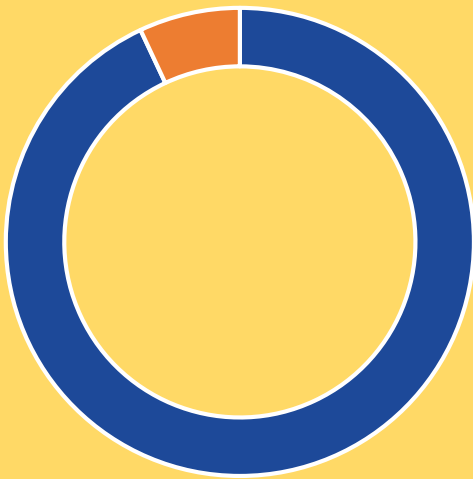

# Teacher Working Conditions at Woodhill Elementary

AS REPORTED IN THE 2014 NORTH CAROLINA TEACHER WORKING CONDITIONS SURVEY

Overall, Woodhill is a good place to work and learn:

**AGREE**  **DISAGREE**

Number of questions Woodhill exceeds district and state averages.